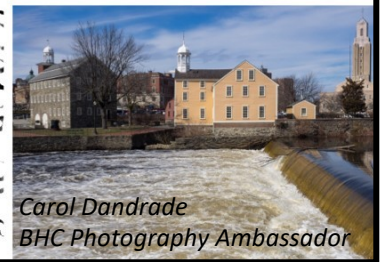

Find more coloring pages at BlackstoneGearHeads.org.

Old Slater Mill National Historic Landmark, Pawtucket, Rhode Island

**Blackstone River Valley
National Heritage Corridor**

**Blackstone River Valley
National Historical Park**